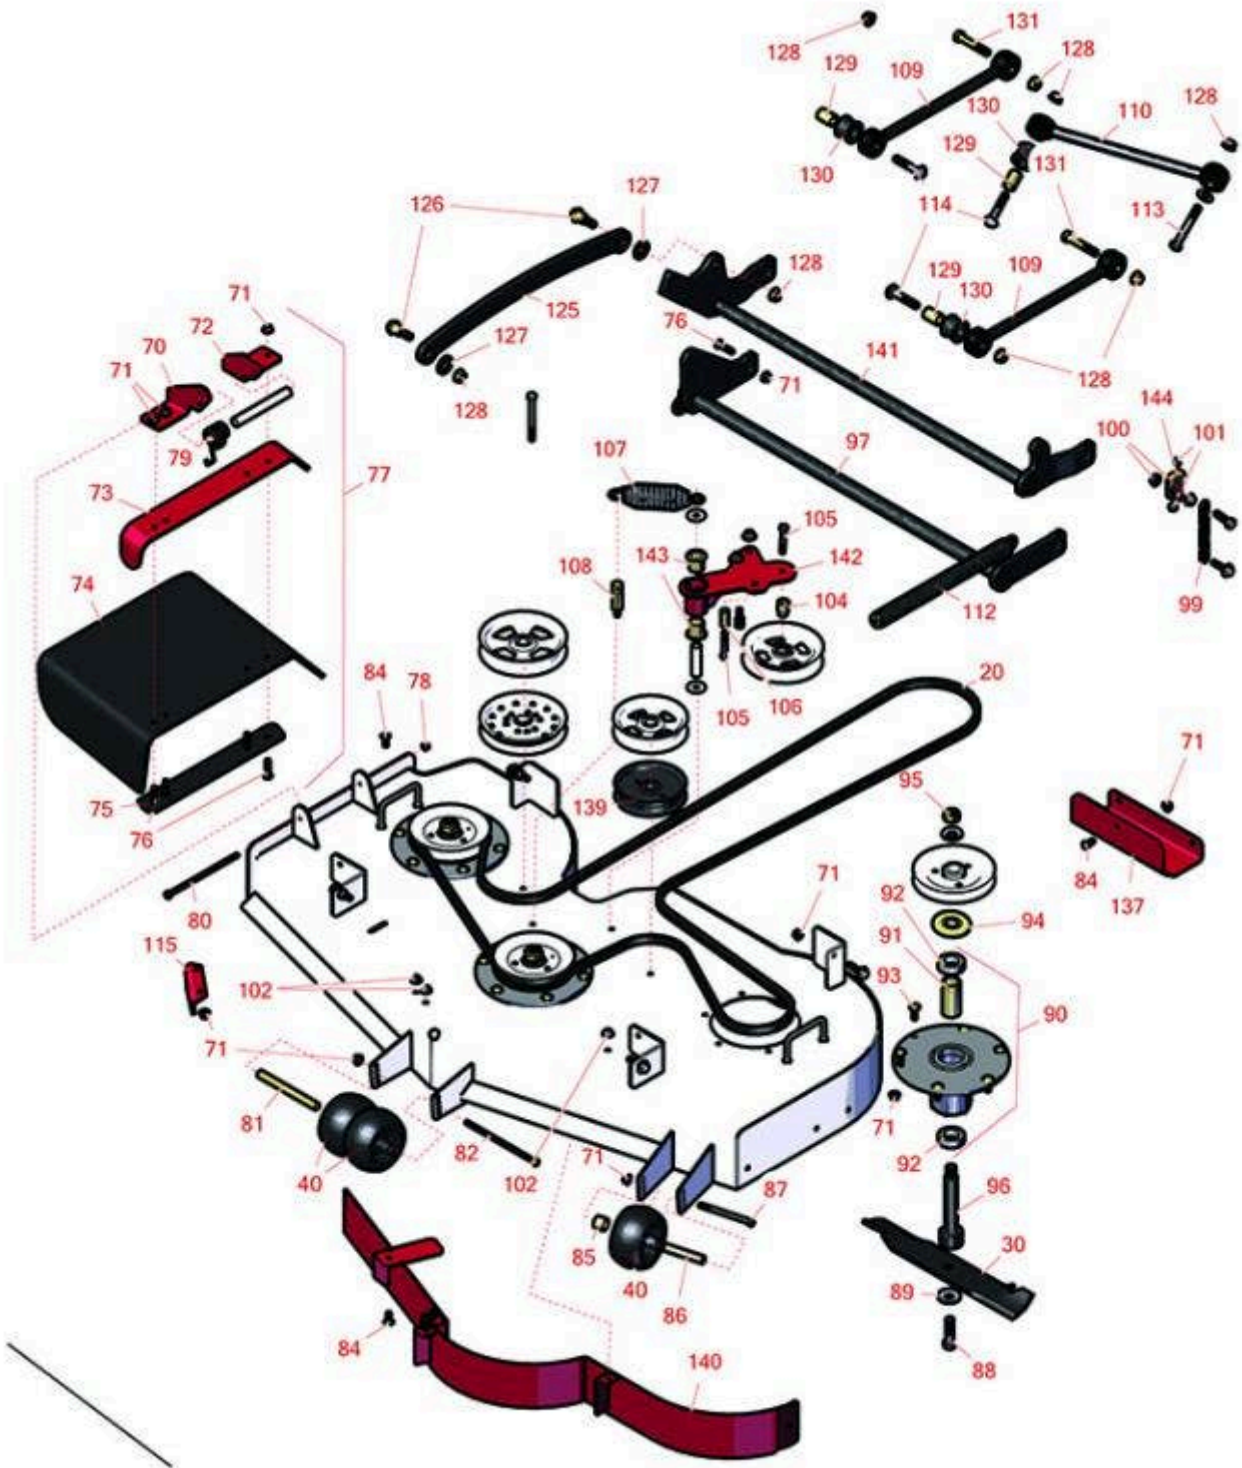

Replaces Toro Z Master Professional 5000 Parts

Zero Turn Mower with 48in deck - Model 72904
48in Side Discharge Deck

All original equipment manufacturers names and part numbers are used for identification purposes only, and we are in no way implying that our products are original equipment parts. Prices subject to change without notice.

Replaces Toro Z Master Professional 5000 Parts

Zero Turn Mower with 48in deck - Model 72904
48in Side Discharge Deck

Item No	R&R Part No.	OEM Part No.	Description	Qty Req	Order Quantity
Belts					
20	R115-7407	115-7407	Belt- V	1	
Rotary Blades					
30	RRB3065-1605	140-1243, 3065-1605	Mower Blade - High-Lift 16.5 x 2.5in x 15/16 Mt Hole	3	
<i>Detail Description: R&R Products rotary blades are manufactured in the USA with superior alloy steel and hardened for extended life. Lifetime guaranteed against defects in material and workmanship.:</i>					
30	R107-3192-03	107-3192-03	Mower Blade - 16.5 in High-Flow	3	
Wheels					
40	R68-2730	1-603299, 68-2730	Wheel - Anti Scalp	3	
Other Parts Available					
70	R106-3253-01	106-3253-01, 108-7766-03	Plate-Hinge, Front	1	
71	R104-8301	104-8301, 104-9301, 109-6658, 133-7570	Locknut - 3/8-16 Nylon Flanged	33	
72	R108-4059-01	108-4059-01, 108-7767-03	Plate-Hinge, Rear	1	
73	R106-3246-01	106-3246-01	Deflector	1	
74	R151416	108-5029, 110-0759, 151416	Deflector - Long	1	
75	R106-3248-03	106-3248-03	Strap - Discharge	1	
76	R3231-4	01-157-0440, 01-173-0612, 3231-4	Bolt - Carriage 3/8-16 x 1-1/2	4	