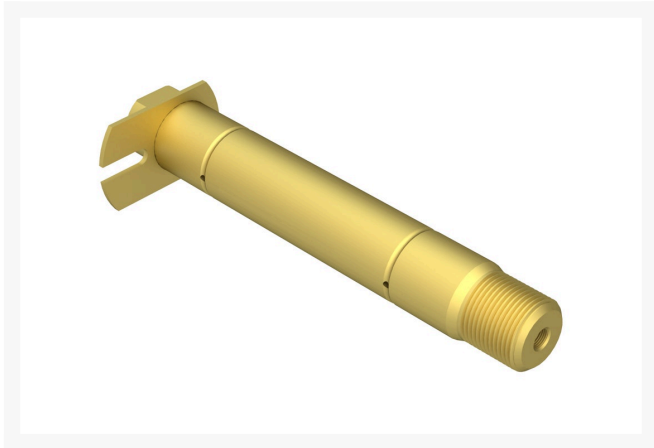

Axle Pin - Rear

R98-7077

Replaces

Toro 98-7077

Specifications

Manufacturer R&R Products

Fits Models

- Toro Groundsmaster 4000-D
- Toro Groundsmaster 4010-D
- Toro Groundsmaster 4100-D
- Toro Groundsmaster 455-D
- Toro Groundsmaster 4110-D