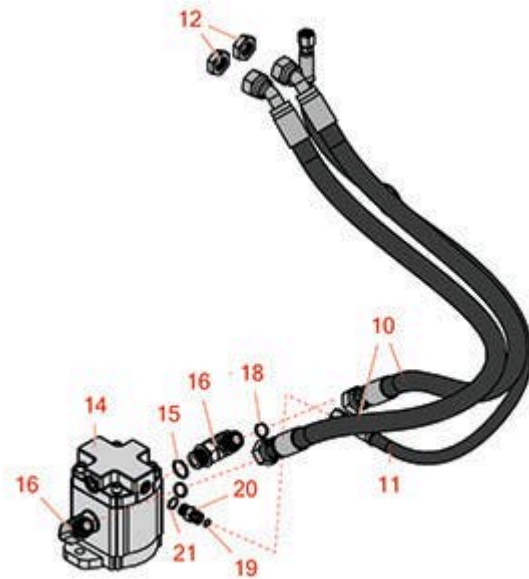

Replaces Toro Groundsmaster 4700-D

Parts

Traction Unit - Model 30858

Lift Arms No. 6 & 7

All original equipment manufacturers names and part numbers are used for identification purposes only, and we are in no way implying that our products are original equipment parts. Prices subject to change without notice.

Replaces Toro Groundsmaster 4700-D Parts

Traction Unit - Model 30858
Lift Arms No. 6 & 7

Item No	R&R Part No.	OEM Part No.	Description	Qty Req	Order Quantity
---------	--------------	--------------	-------------	---------	----------------

Other Parts Available

12	R340-74	340-74	Locknut - Bulkhead	4	
14	R117-5141	105-9820, 105-9872, 117-5141, 137-5571	Hydraulic Motor	2	
15	R237-80	237-80, 327-80	O-Ring	4	
16	R340-17	340-17	No 10 Male Orfs x No 10 Male Orb	4	
18	R237-65	237-65, 237.65	O-Ring	4	
19	R237-21	237-21, 327-21	O-Ring	2	
20	R340-92	340-92	Hydraulic Fitting - Striaght	2	
21	R237-22	107-8844, 237-22, 237-78	O-Ring	2	