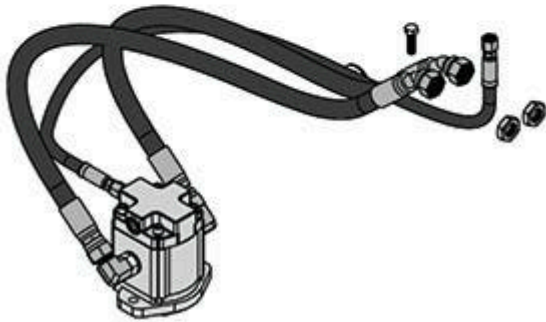

Replaces Toro Groundsmaster 4700-D

Parts

Traction Unit - Model 30858

Lift Arms No. 6 & 7

All original equipment manufacturers names and part numbers are used for identification purposes only, and we are in no way implying that our products are original equipment parts. Prices subject to change without notice.

Replaces Toro Groundsmaster 4700-D Parts

Traction Unit - Model 30858
Lift Arms No. 6 & 7

Item No	R&R Part No.	OEM Part No.	Description	Qty Req	Order Quantity
---------	--------------	--------------	-------------	---------	----------------

Other Parts Available

12	R340-74	340-74	Locknut - Bulkhead	4	
14	R117-5141	105-9820, 105-9872, 117-5141, 137-5571	Hydraulic Motor	2	
15	R237-80	237-80, 327-80	O-Ring	4	
16	R340-17	340-17	No 10 Male Orfs x No 10 Male Orb	4	
18	R237-65	237-65, 237.65	O-Ring	4	
19	R237-21	237-21, 327-21	O-Ring	2	
20	R340-92	340-92	Hydraulic Fitting - Striaght	2	
21	R237-22	107-8844, 237-22, 237-78	O-Ring	2	