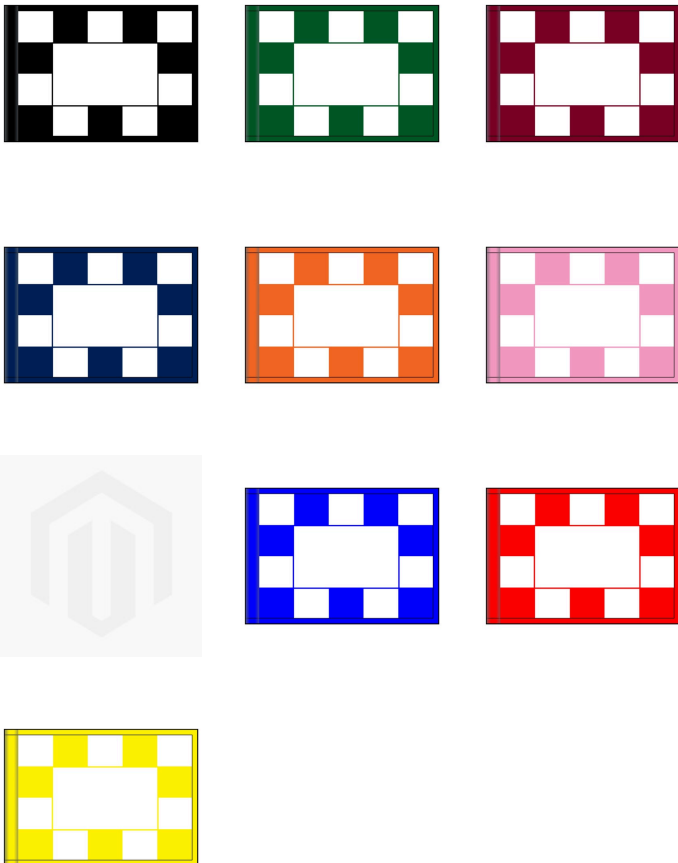

## Details

Manufactured in our own sewing facility in the USA to insure superior quality, the 9" x 12" practice green flags are available in a rainbow of vibrant colors. Excellent craftsmanship with double lock-stitch hems and bar-tacked corners for added strength. The durable 400 denier nylon provides extended life. Sold each, so you can order a set and spare!

## Options

|              |  |
|--------------|--|
| Flag Color   | White<br>Red<br>Black<br>Yellow  |
| Accent Color | Orange<br>Yellow<br>Pink<br>Navy Blue<br>Red<br>Royal Blue<br>Maroon<br>Emerald Green<br>Purple<br>Black |