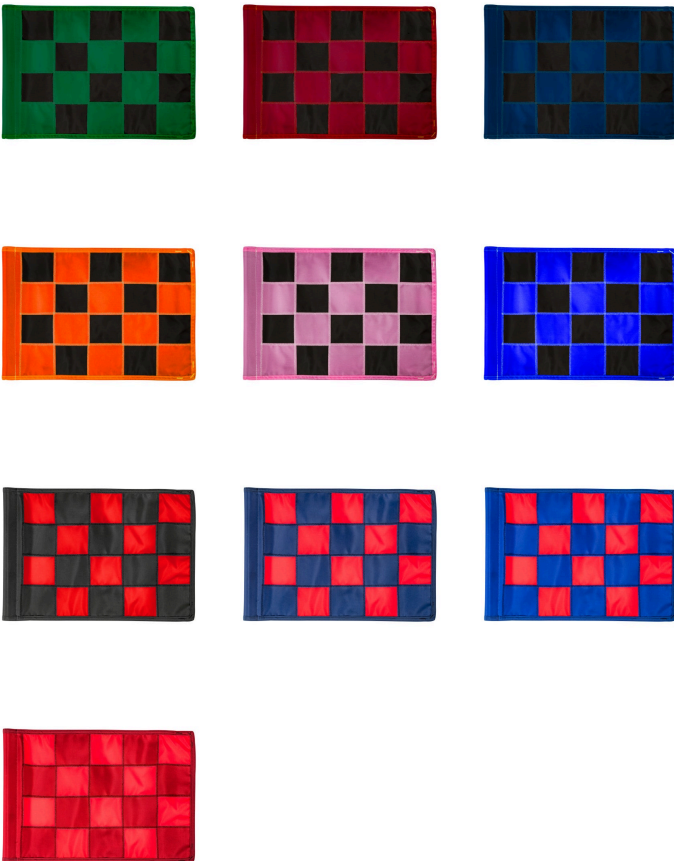

Checkered Practice Green Flag - 9x12

RPF43103

Details

Manufactured in our own sewing facility in the USA to insure superior quality, the 9" x 12" practice green flags are available in a rainbow of vibrant colors. Excellent craftsmanship with double lock-stitch hems and bar-tacked corners for added strength. The durable 400 denier nylon provides extended life. Sold each, so you can order a set and spare!

Specifications

Manufacturer R&R Products

Options

Flag Color	Black White Red Yellow
Accent Color	Maroon Red Black Royal Blue Emerald Green Yellow Orange Pink Navy Blue Purple

Japan Equipment

123 Main St. Apartment 12 Tokyo, 100-0001
987-456-3210