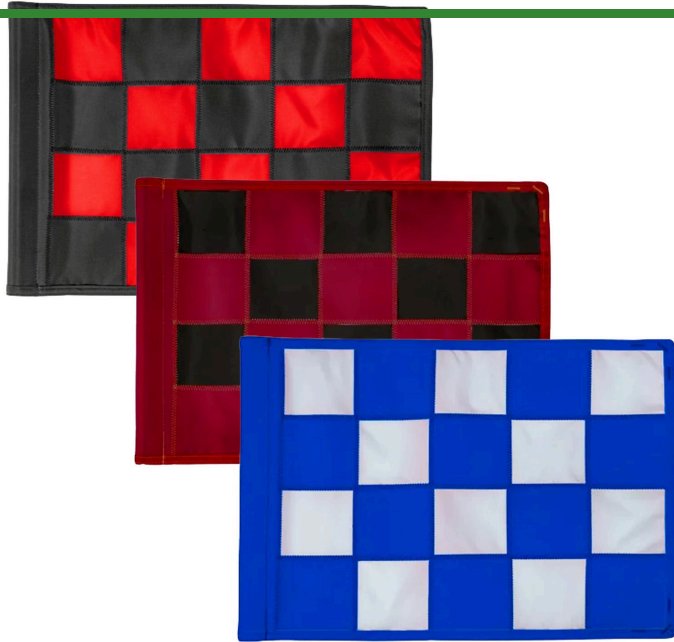

Checkered Practice Green Flag - 9x12

RPF43103

Details

Manufactured in our own sewing facility in the USA to insure superior quality, the 9" x 12" practice green flags are available in a rainbow of vibrant colors. Excellent craftsmanship with double lock-stitch hems and bar-tacked corners for added strength. The durable 400 denier nylon provides extended life. Sold each, so you can order a set and spare!

Specifications

Manufacturer R&R Products

Options

Flag Color	Black White Red Yellow
Accent Color	Maroon Red Black Royal Blue Emerald Green Yellow Orange Pink Navy Blue Purple

Japan Equipment

123 Main St. Apartment 12 Tokyo, 100-0001
987-456-3210