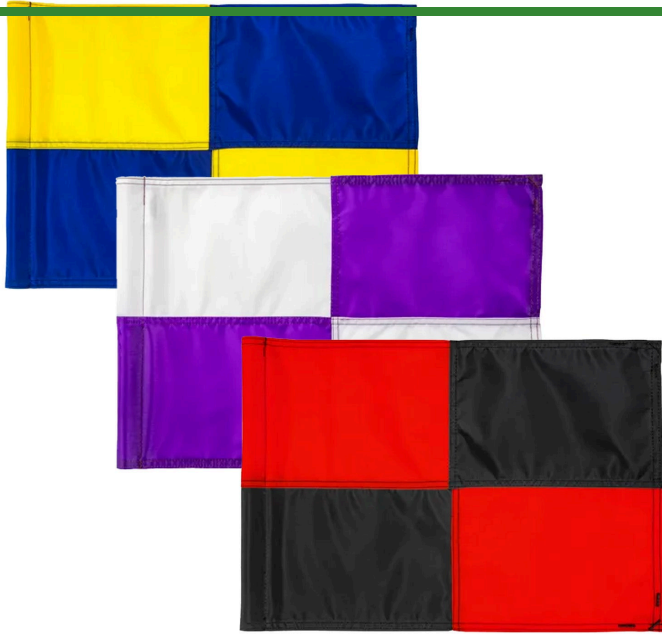

Large Check Golf Flag - 400D Tube

RPF41106

Details

R&R checkered golf flags are sewn with vibrant colors and manufactured in our own sewing facility in the USA to insure superior quality. Outstanding craftsmanship with double lock-stitch hems and bar-tacked corners for added strength. The heavyweight 400 denier nylon provides excellent flag longevity. 14 in x 20 in. Sold each, so you can order a set and a spare!

Specifications

Manufacturer R&R Products

Options

Flag Color	Red
	Yellow
	White
	Black
Accent Color	Navy Blue
	Royal Blue
	Maroon
	Black
	Orange
	Emerald Green
	Purple
	Pink
	Yellow
	Red

Japan Equipment

123 Main St. Apartment 12 Tokyo, 100-0001
987-456-3210