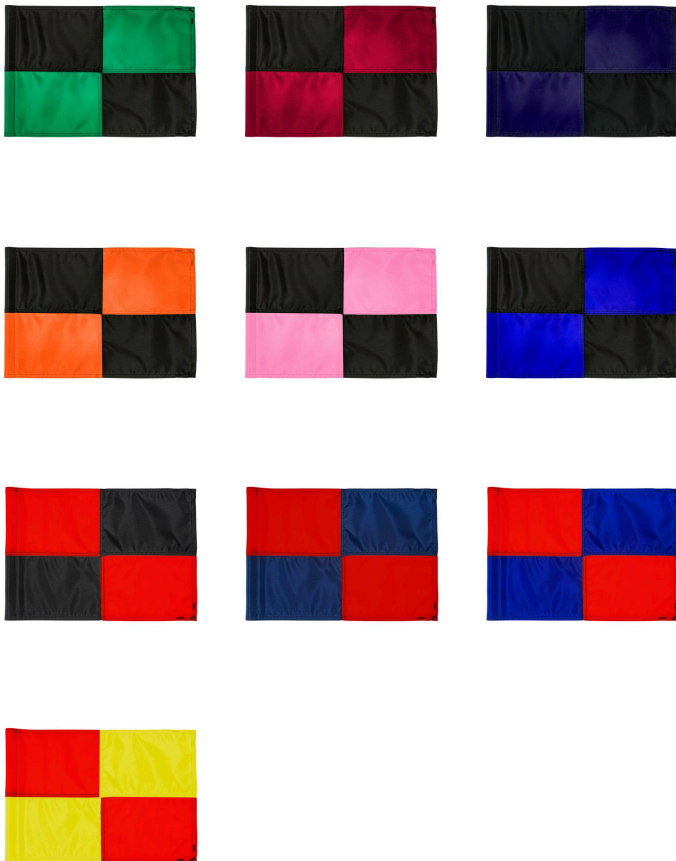

Large Check Golf Flag - 400D Tube

RPF41106

Details

R&R checkered golf flags are sewn with vibrant colors and manufactured in our own sewing facility in the USA to insure superior quality. Outstanding craftsmanship with double lock-stitch hems and bar-tacked corners for added strength. The heavyweight 400 denier nylon provides excellent flag longevity. 14 in x 20 in. Sold each, so you can order a set and a spare!

Specifications

Manufacturer R&R Products

Options

Flag Color	Red
	Yellow
	White
	Black
Accent Color	Navy Blue
	Royal Blue
	Maroon
	Black
	Orange
	Emerald Green
	Purple
	Pink
	Yellow
	Red

Japan Equipment

123 Main St. Apartment 12 Tokyo, 100-0001
987-456-3210