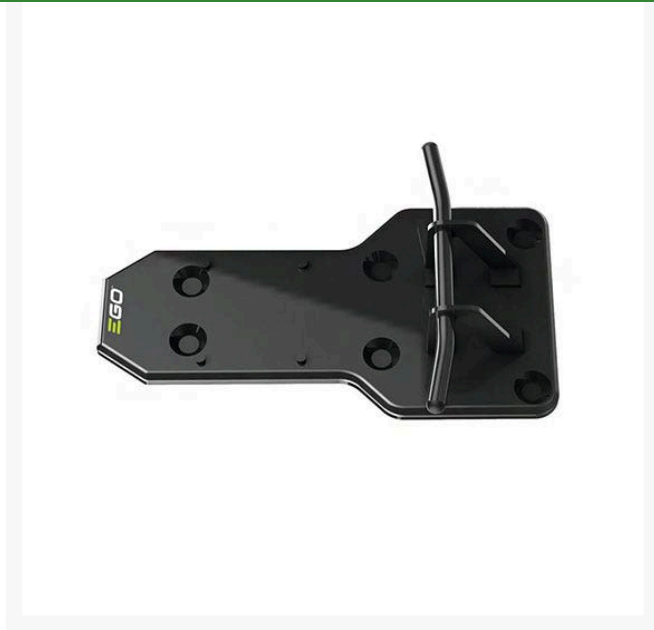

EGO Wall Mounted Hanging Frame For CHX5500 & BAX1501 REGAWH1500

Details

The solid steel panel and rigid tube hanger makes it reliable and durable. Plus, there are 6 evenly distributed fixing holes to secure it against any wall. With the smart charger design, you can also plug/unplug the connector to make sure you are ready for any job.

- Hang and Plug In Your Commercial BAX1501 Backpack Battery and Charger
- 6 Fixing Holes Firmly Hold Frame Against the Wall
- Your Will Always Be Ready for the Job

Specifications

Manufacturer

EGO

Japan Equipment