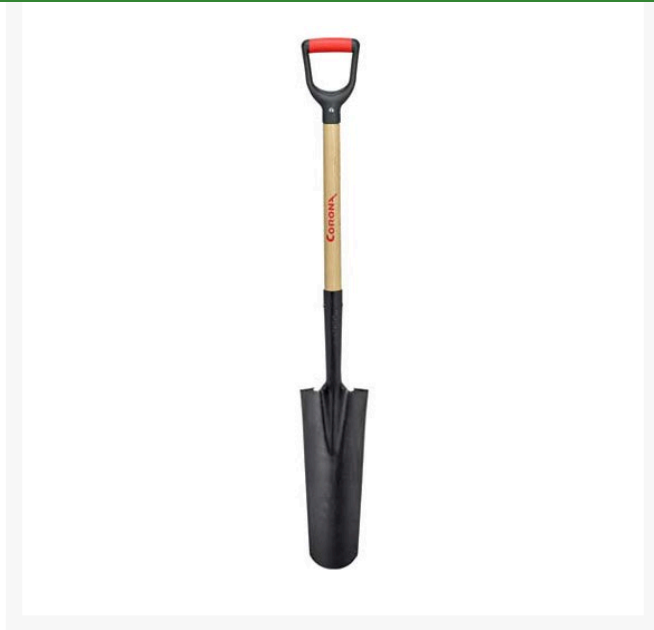

# Corona Drain Spade - 30in Ash Handle - D-Grip

RCSS28010

## Details

Tapered, 16" round nose, slightly cupped blade for efficient digging of deep, round-bottom drains and trenches. 15 gauge tempered steel blade for long service life. Large forward-turned steps for firmer footing. 30" Ash wood handle with D-Grip.

- 16" drain spade
- 15 gauge tempered steel blade
- Tapered, round nose
- Slightly cupped blade for efficient digging of deep, round bottom drains and trenches
- D-Grip handle
- 30" Ash wood handle

## Specifications

Manufacturer	Corona
Handle Material	Wood
Head Material	Tempered Steel
Tool Head Width	16 in