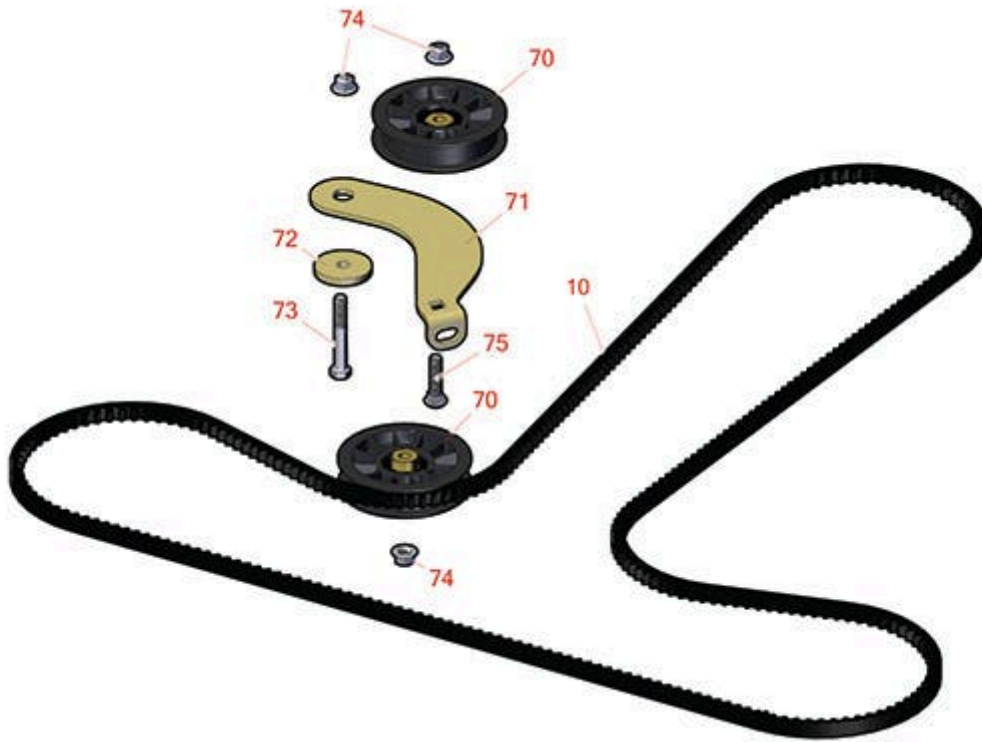

# Replaces Toro Titan ZX 4820 Parts

Zero Turn Mower with 48in Deck - Model 74841 & 74920  
Traction Drive Assembly

All original equipment manufacturers names and part numbers are used for identification purposes only, and we are in no way implying that our products are original equipment parts. Prices subject to change without notice.

# Replaces Toro Titan ZX 4820 Parts

Zero Turn Mower with 48in Deck - Model 74841 & 74920  
Traction Drive Assembly

Item No	R&R Part No.	OEM Part No.	Description	Qty Req	Order Quantity
<b>Belts</b>					
10	<b>R115-9613</b>	115-9613	Belt - Cogged V	1	
<b>Other Parts Available</b>					
70	<b>R109-3397</b>	109-3397	Pulley - Idler - Flat 3.5 in	2	
71	<b>R117-5350</b>	117-5350	Idler Arm	1	
72	<b>R110-9981</b>	110-9981	Washer-Plain	1	
73	<b>R101526</b>	01-150-0970, 01-178-0620, 20-53-AGD, 321-11, 3224-8, 323-11, 323-12, 323-31, 323-4, 323-47	Bolt - Hex HD 3/8-16 x 2-1/2 GR5	1	
74	<b>R104-8301</b>	104-8301, 104-9301, 109-6658, 133-7570	Locknut - 3/8-16 Nylon Flanged	3	
75	<b>R3231-4</b>	01-157-0440, 01-173-0612, 3231-4	Bolt - Carriage 3/8-16 x 1-1/2	1	