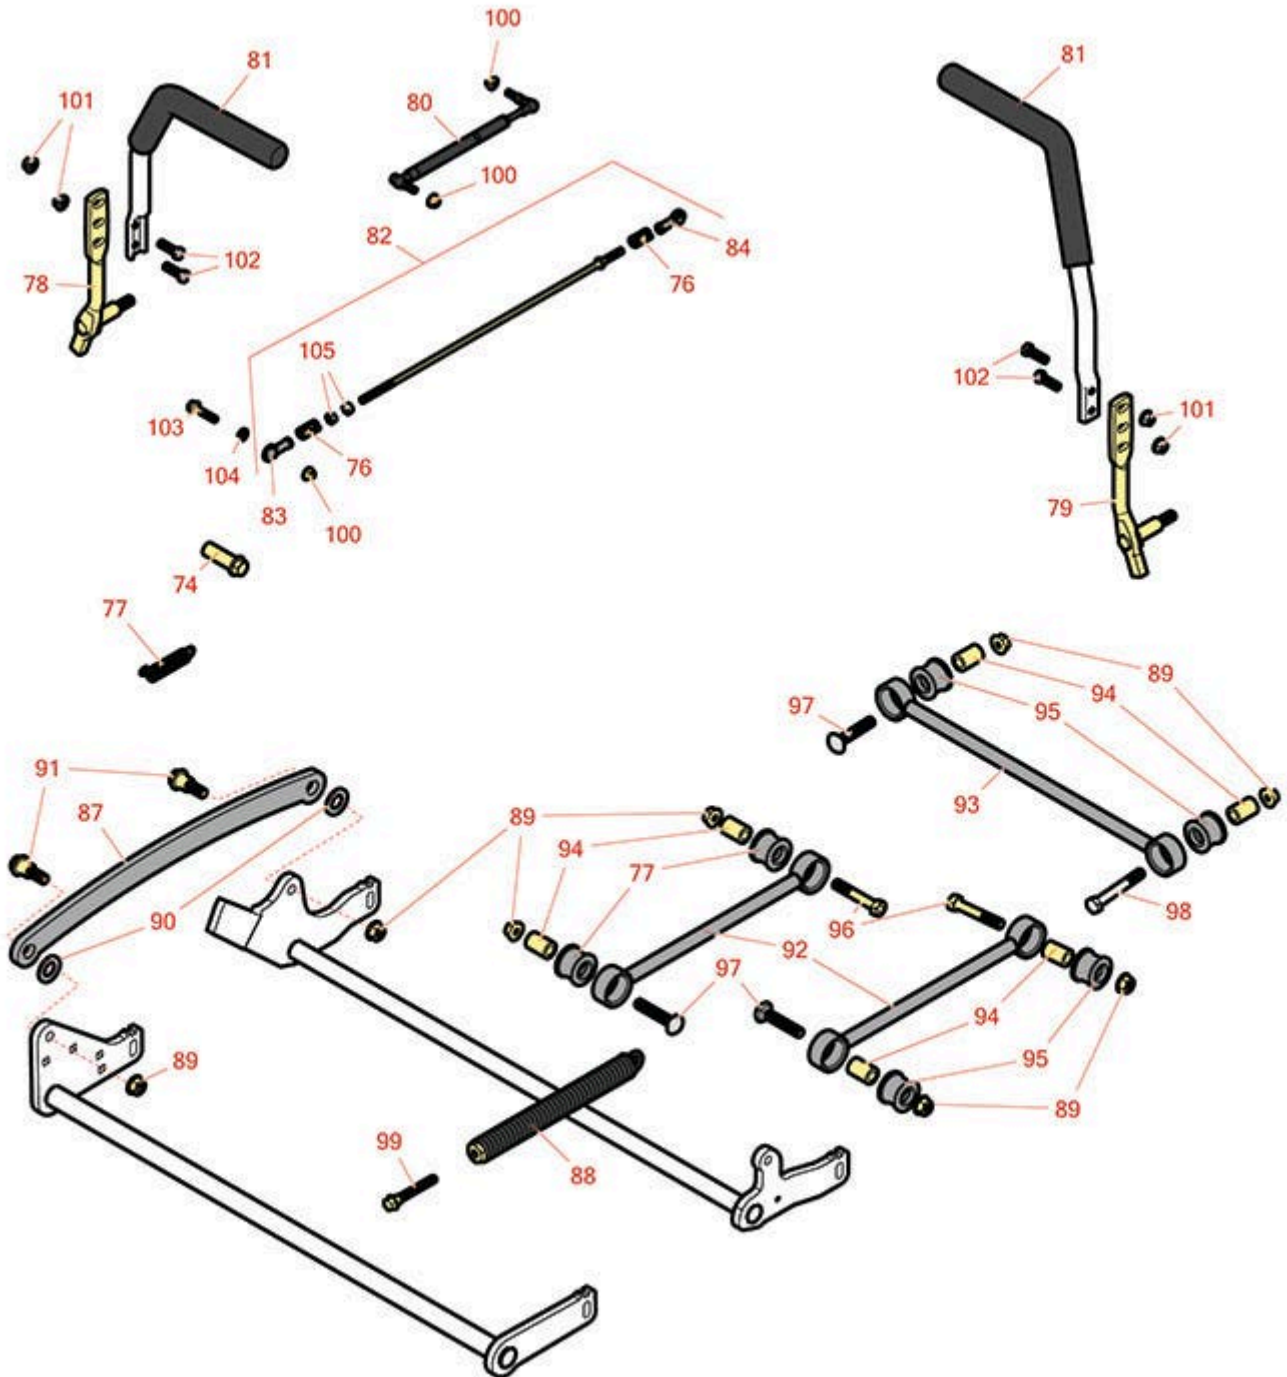

Replaces Exmark Lazer Z X-Series Parts

Zero Turn Mower with 72in Deck - Models LZX801CKA726C1,
LZX921GKA72600, LZX921GKA726C1, LZX940EKC72RT0,
LZX940EKC72RW0, LZX980EKC72600, LZX980EKC726T0,
LZX980EKC726W0
Lift & Motion Control

Item No	R&R Part No.	OEM Part No.	Description	Qty Req	Order Quantity
Other parts					
74	R109-5891	109-5891	Hub -Threaded	2	
76	R1-323245	1-323245	Spring - Compression	4	
77	R109-7124	109-7124	Spring - Extension	1	
78	R116-0039	116-0039	Lever - Motion Control - RH	1	
79	R116-0040	116-0040	Lever - Motion Control - LH	1	
80	R116-0027	116-0027	Damper Control	2	
81	R109-5668	109-5668	Grip - Control Lever - Foam	2	
82	R109-8106	109-8106	Linkage Assy - Front Pump	2	
83	R1-543017	1-543017	Balljoint - RH	2	
84	R1-633152	1-633152	Balljoint - LH	2	
87	R116-0797-03	116-0797-03	Link-Lift - Deck	1	
88	R116-0000	116-0000	Spring - Extension	1	
89	R32128-23	32128-23, 99-5107	Nut - Lock Hex Flanged 1/2-13	12	
90	R453022	3256-28	Washer - 3/4 SAE	2	
91	R116-2022	116-2022	Shoulder Bolt - Flanged Hex Head	2	
92	R109-7952	109-7952	Deck Strut Assy	2	
93	R109-5013	109-5013	Panhard Rod Assy	1	
94	R109-5010	109-5010	Spacer	6	
95	R109-5009	109-5009	Bushing - Suspension - Rubber	6	