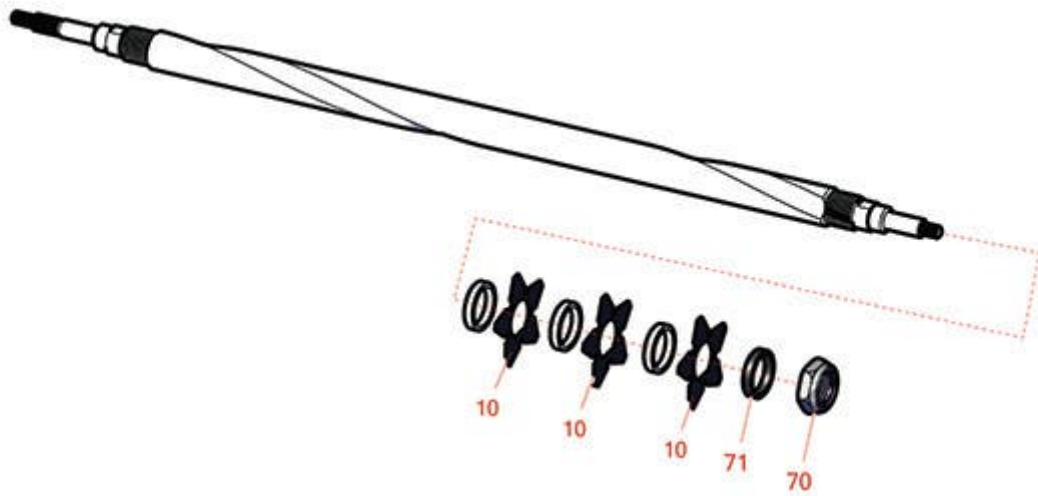

## Replaces Toro Reelmaster 3550-D Parts

22in Cutting Unit - Model 03913, 03482, 03483, 03487,  
03488 & 03489

Universal Groomer Cartridge - Model 03765

All original equipment manufacturers names and part numbers are used for identification purposes only, and we are in no way implying that our products are original equipment parts. Prices subject to change without notice.

## Replaces Toro Reelmaster 3550-D Parts

22in Cutting Unit - Model 03913, 03482, 03483, 03487,  
03488 & 03489

Universal Groomer Cartridge - Model 03765

Item No	R&R Part No.	OEM Part No.	Description	Qty Req	Order Quantity
<b>Blades</b>					
10	<b>R130-4105</b>	130-4105	Blade- Groomer	40	
<b>Other Parts Available</b>					
70	<b>R32127-46</b>	32127-46, 3296-60	Locknut	2	
71	<b>R70-1350</b>	70-1350	Spacer - 1/4 Fits Groomer Shaft	2	