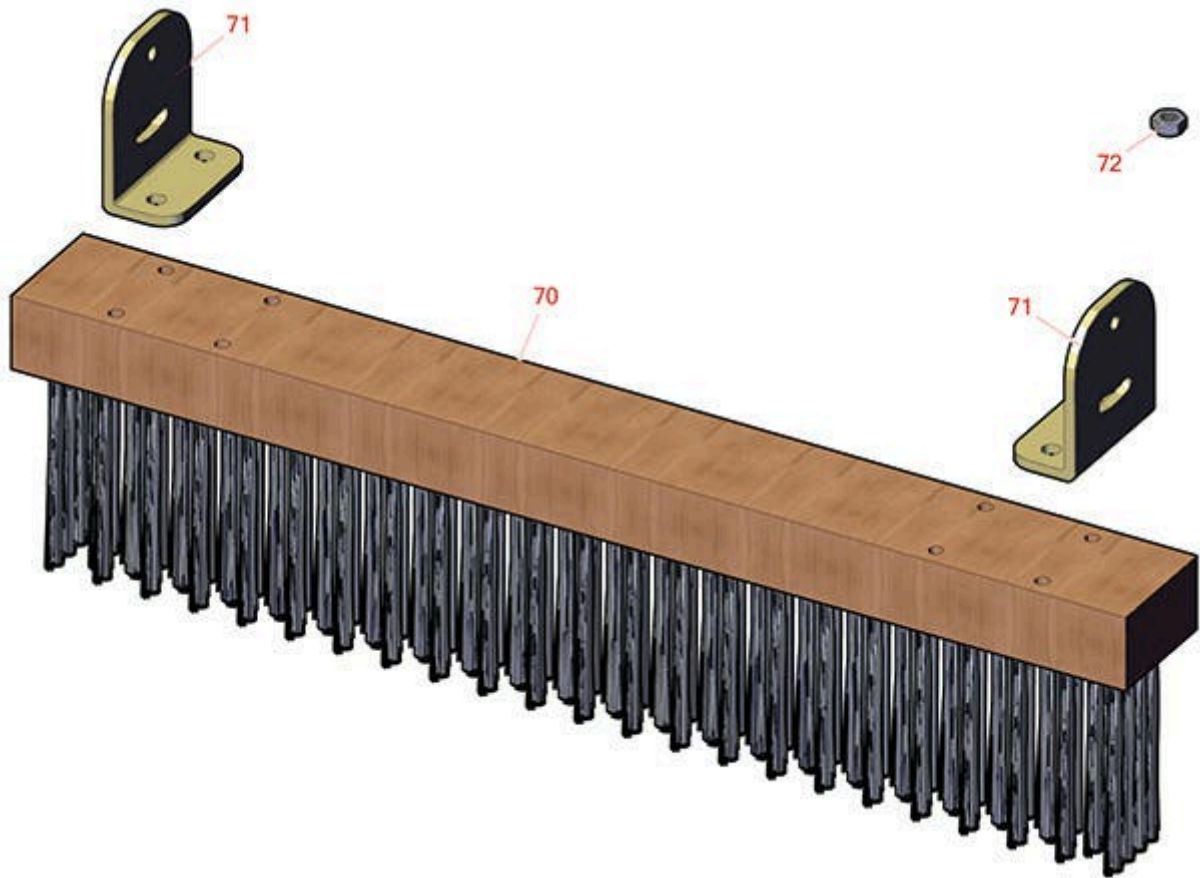

# Replaces Toro Greensmaster 1010 Parts

Mower - Model 04038

Out-Front Brush Kit - Model 04266

All original equipment manufacturers names and part numbers are used for identification purposes only, and we are in no way implying that our products are original equipment parts. Prices subject to change without notice.

# Replaces Toro Greensmaster 1010 Parts

Mower - Model 04038

Out-Front Brush Kit - Model 04266

Item No	R&R Part No.	OEM Part No.	Description	Qty Req	Order Quantity
70	<b>R105-9602</b>	105-9602	Brush - Incl 2 Ea R150283 Brackets	1	
71	<b>R150283</b>	120-9630	Bracket - Brush - Fits R&R Brush Only	2	
72	<b>R3296-29</b>	1-804256, 3290-357, 3296-29, 915662P	Locknut - 5/16-18 ESNA	6	
72	<b>R32153-3</b>	119-4038, 22-12-AJFD, 32127-35, 32146-5, 32153-3, 3296-18, 3296-29, 3296-31, N/A	Locknut - 5/16-18 ESNA Zinc	6	