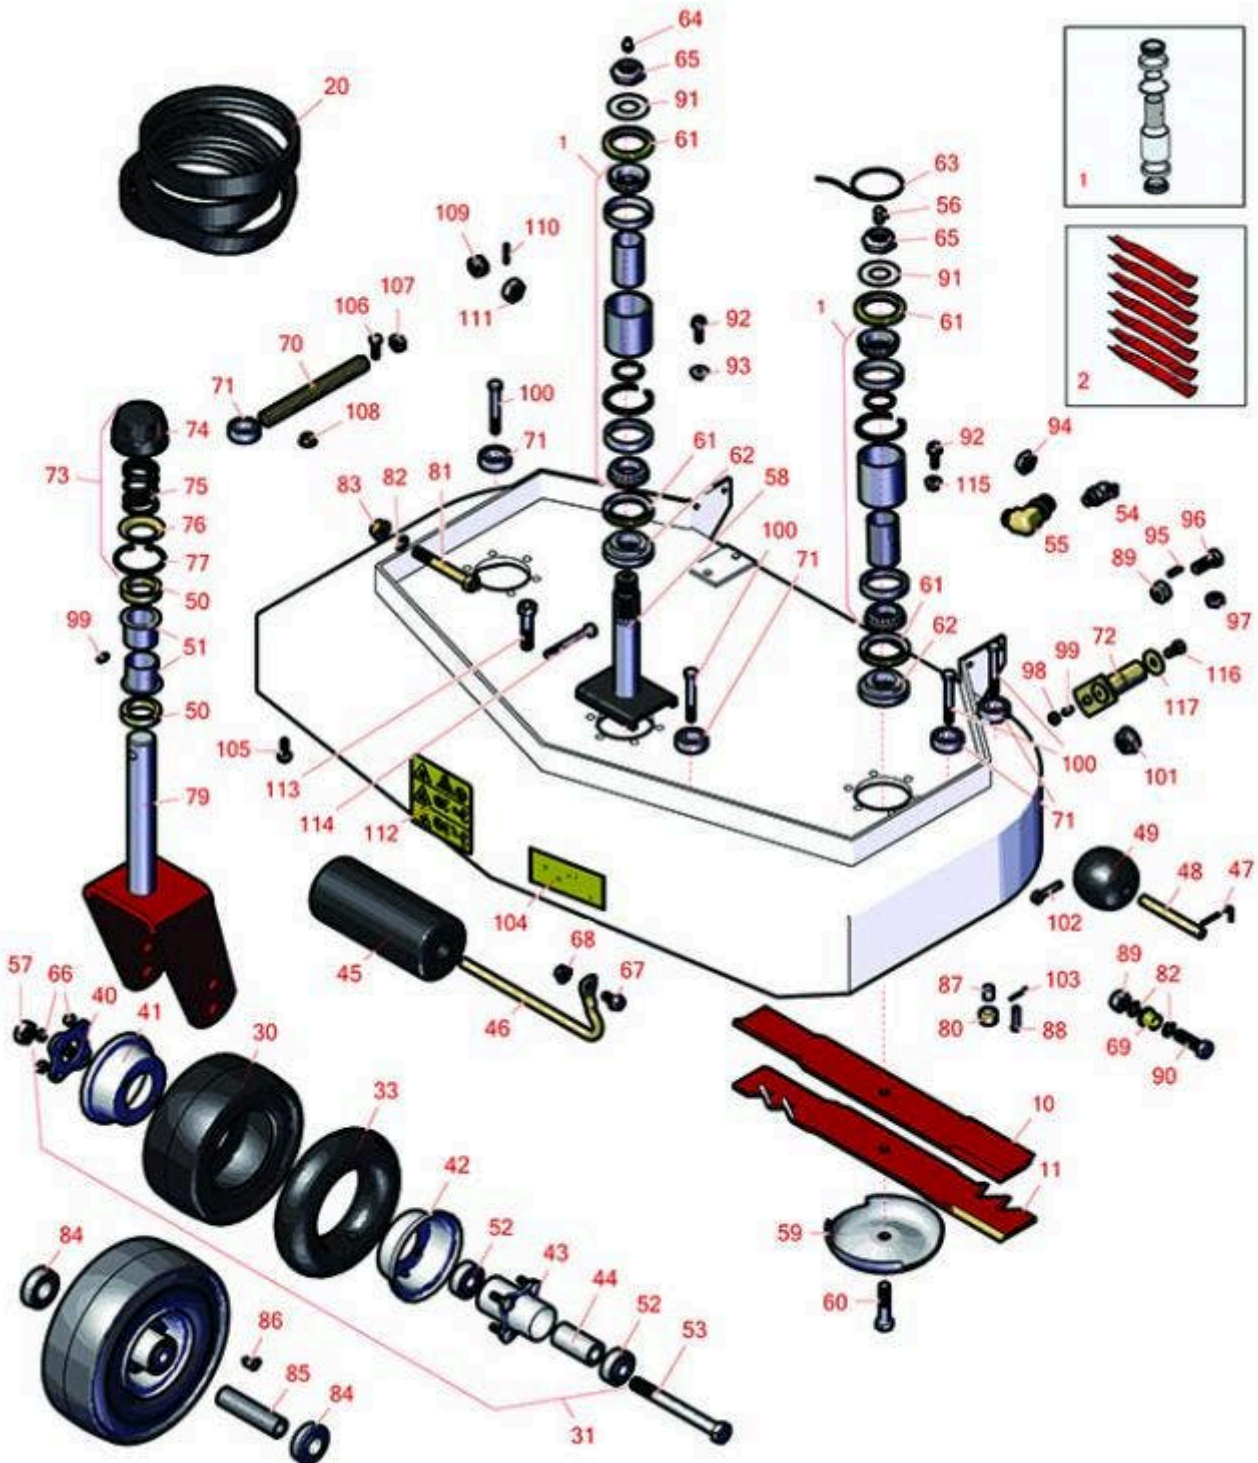

Replaces Toro Groundsmaster 455-D

Parts

Rotary Deck
Center Deck

All original equipment manufacturers names and part numbers are used for identification purposes only, and we are in no way implying that our products are original equipment parts. Prices subject to change without notice.

Replaces Toro Groundsmaster 455-D

Parts

Rotary Deck
Center Deck

Item No	R&R Part No.	OEM Part No.	Description	Qty Req	Order Quantity
---------	--------------	--------------	-------------	---------	----------------

Belts

20	R86-1970	86-1970	Belt - Deck	1	
----	-----------------	---------	-------------	---	--

Tires & Wheels

30	R93-4243	93-4243	Tire - 10x3.50-4 (8 Ply) Pneu	2	
----	-----------------	---------	-------------------------------	---	--

Tech Note: 10" Wheel Center Deck Only:

All original equipment manufacturers names and part numbers are used for identification purposes only, and we are in no way implying that our products are original equipment parts. Prices subject to change without notice.