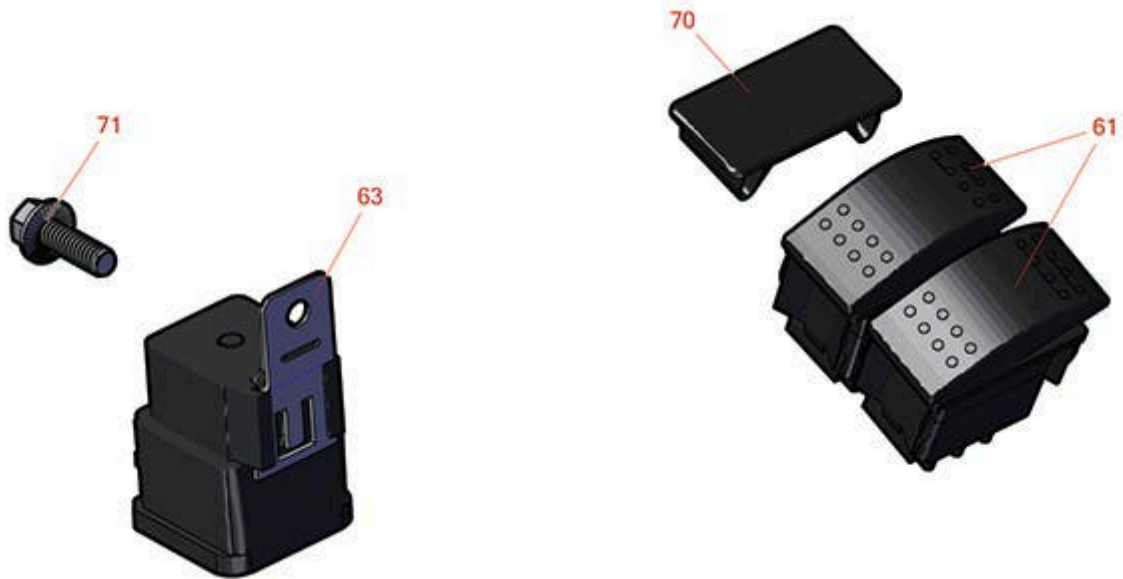

Replaces Toro Groundsmaster 4500-D Parts

*Traction Unit - Model 30893
Console & Control Arm*

All original equipment manufacturers names and part numbers are used for identification purposes only, and we are in no way implying that our products are original equipment parts. Prices subject to change without notice.

Replaces Toro Groundsmaster 4500-D Parts

*Traction Unit - Model 30893
Console & Control Arm*

Item No	R&R Part No.	OEM Part No.	Description	Qty Req	Order Quantity
Gauges and Controls					
61	R95-8999	95-8999	Switch - Headlight	2	
63	R99-7430	99-7430	Relay - 30 Amp	3	
Other Parts Available					
70	R99-7420	100-8493, 99-7420	Plug-Hole	1	
71	R3290-134	3290-134	Screw - 10-24x5/8 Hh Ms	1	