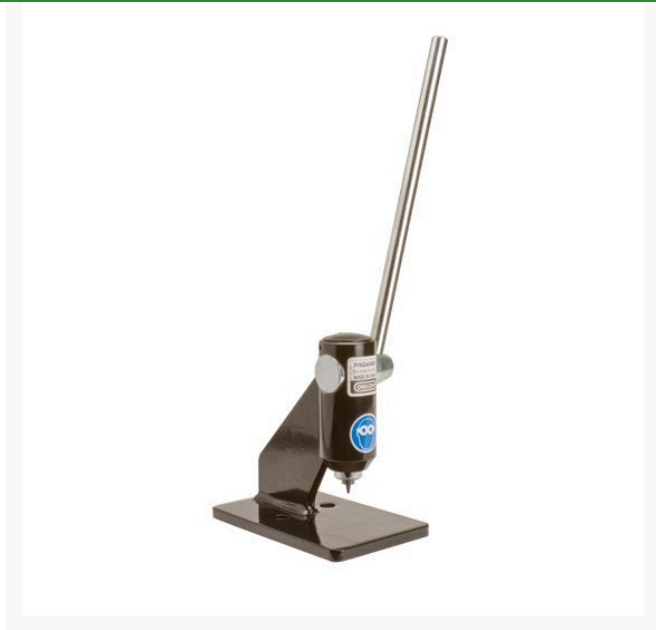

# Chain Breaker

## R57-400

### Details

Drives out rivets from 1/4", .325", 3/8" and .404" pitch chain. One piece cast aluminum unit.

- One-piece cast aluminum