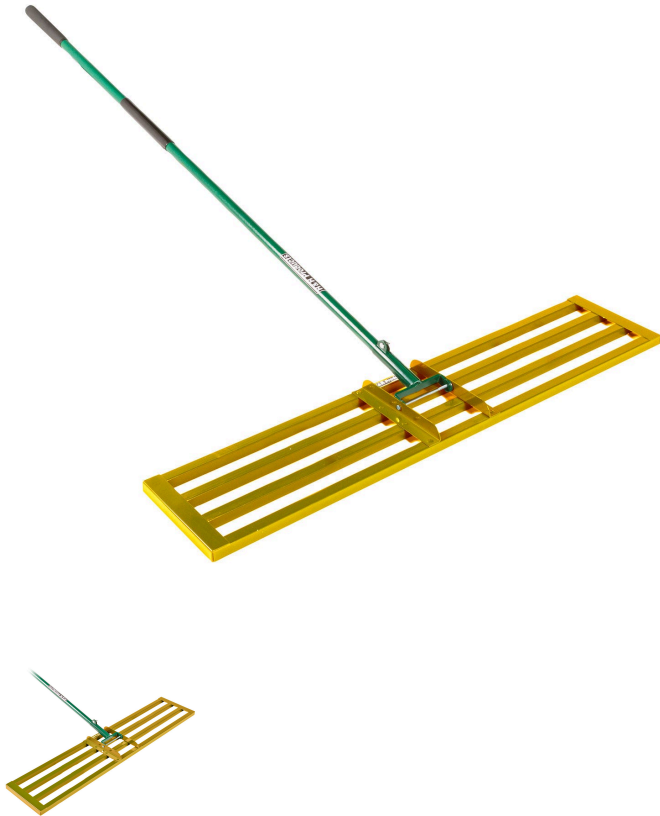

# Level Rake w/Handle - 48 in

R2162P

## Details

Lightweight and slightly flexible, the 40in Level Rake follows minor ground contours without scarring. Designed for spreading and grading fine turf areas, the inner bars distribute top dressing material while the rear channel of the frame levels, providing a super-flat surface. This back and forth motion aids in the removal of stones and surface undulations. Ideal for ongoing general work.