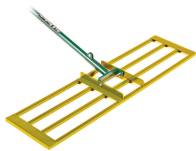

Level Rake w/Handle - 40 in

R2161P

Details

Lightweight and slightly flexible, the 40in Level Rake follows minor ground contours without scarring. Designed for spreading and grading fine turf areas, the inner bars distribute top dressing material while the rear channel of the frame levels, providing a super-flat surface. This back and forth motion aids in the removal of stones and surface undulations. Ideal for ongoing general work.