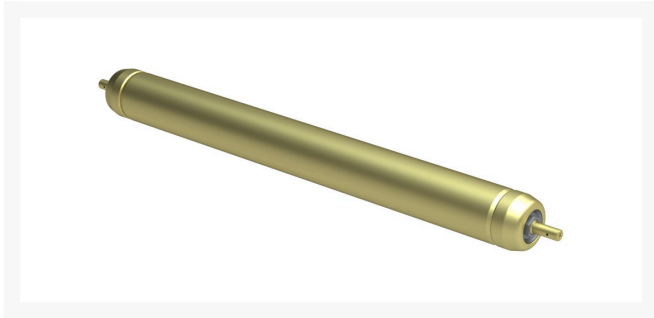

# Roller - Smooth Tubular Steel

R137-6143

## Replaces

R&R Products	R108-7387
Toro	108-7387

## Fits Models

Toro Groundsmaster 4300-D